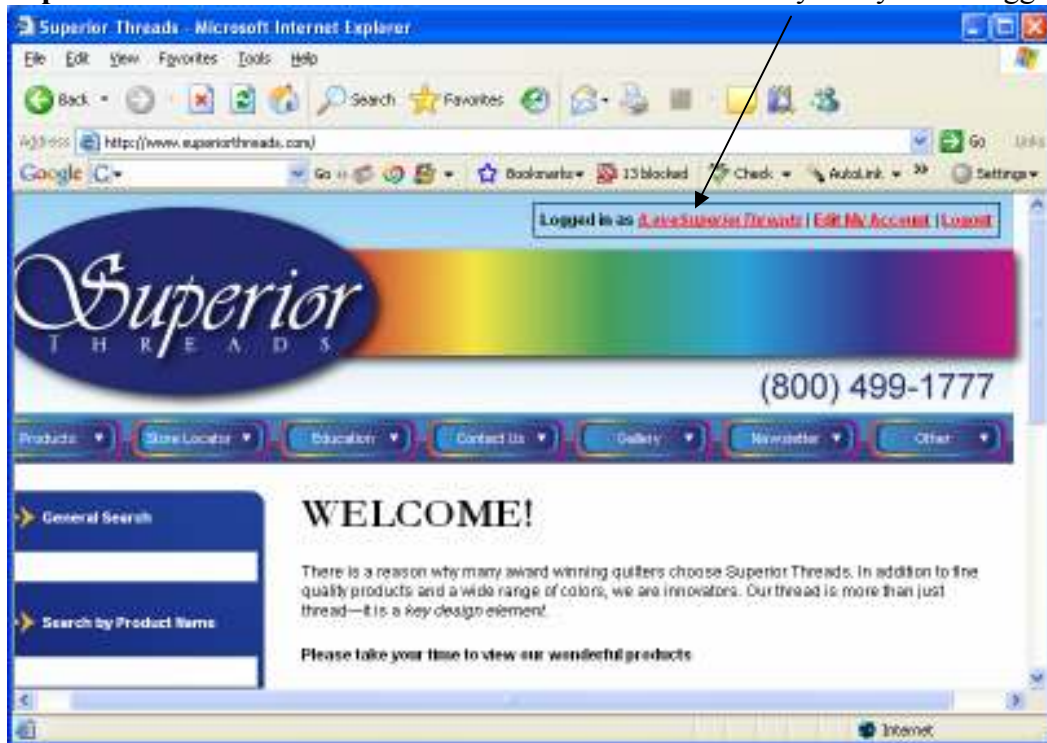

Step 4: Your screen should now look like this and it should say that you are logged in.