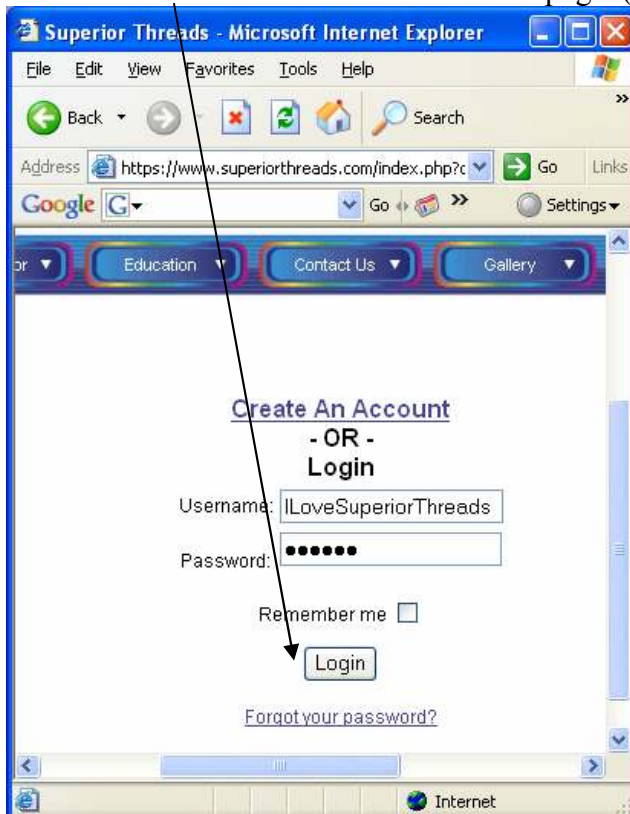

TO LOGIN AND SHOP:

Step 1: Go to our website www.superiorthreads.com

Step 2: To log in, click on **Login** in the upper right-hand corner.

Step 3: You will then see a Login page. Type in your username and password and click on the **LOGIN** button in the center of the page. (Passwords are case-sensitive)